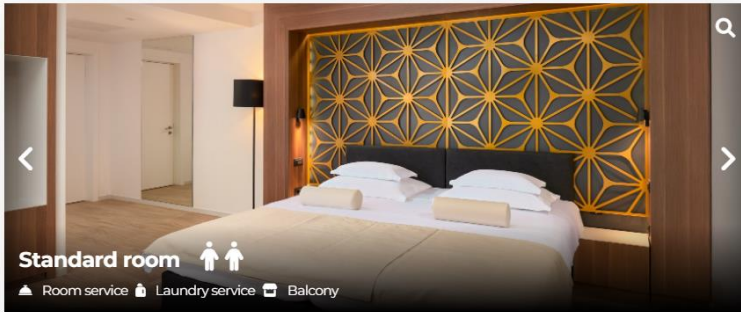

1. Availability

2. Reservation holder

3. Final Confirmation

Standard room

Room service Laundry service Balcony

Standard rooms 26m2. Contemporary decorated rooms equipped with; flat screen TVs, free Wi-Fi connection, personalized temperature control, electronic safe, mini bar and hairdryer. Room with balcony.

Best Available Rate

Bed & breakfast (Sales policy)

~~356,84~~
339,00 EUR
Save 5%

Select

2 persons, 1 night(s)

Your reservation

Check in

TUESDAY

18

JUL 2023

Check out

WEDNESDAY

19

JUL 2023

1 night(s)

Modify date / Access code

Total

0,00 EUR

Continue >

Please Select unit, in order to continue your reservation.

July 2023							Today	August 2023						
sun	mon	tue	wed	thu	fri	sat		sun	mon	tue	wed	thu	fri	sat
						1				1	2	3	4	5
2	3	4	5	6	7	8		6	7	8	9	10	11	12
9	10	11	12	13	14	15		13	14	15	16	17	18	19
16	17	18	19	20	21	22		20	21	22	23	24	25	26
23	24	25	26	27	28	29		27	28 215 EUR	29 215 EUR	30 215 EUR	31 215 EUR		
30	31													

Check in Check out Night(s)

- - -

Available Not available Check in Check out

Persons

Access code

CSCW23

Modify